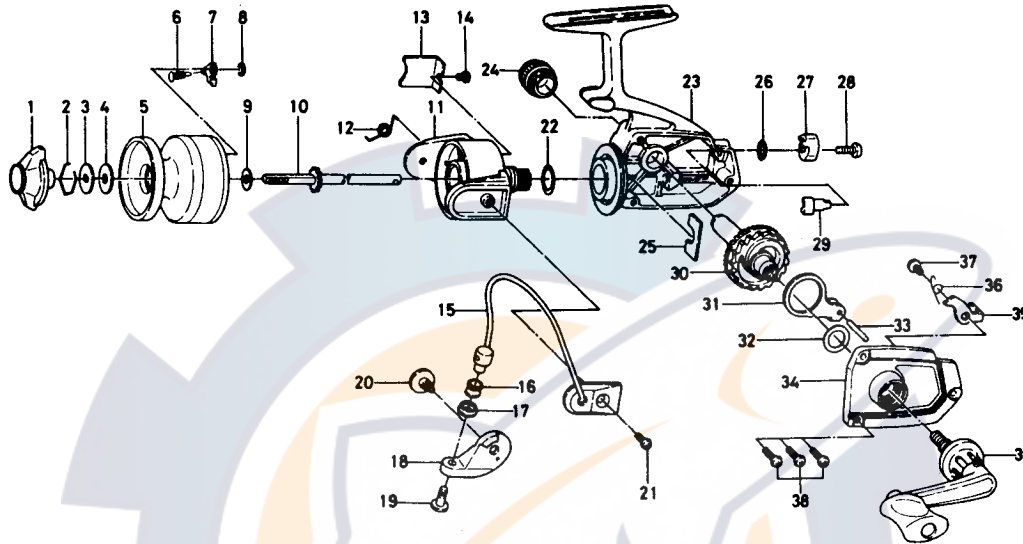

SPINNING REEL A-70RL

Key No.	Parts No.	Parts Name	Key No.	Parts No.	Parts Name
1	740-2802	Drag knob	21	352-0401	Bail holder screw
2	170-7701	Drag washer retainer	22	370-7500	Rotor washer
3	374-9802	Drag D washer	23	B38-6901	Body
4	374-3602	Disc washer	24	B03-4801	Handle screw cap
5	B02-7402	Spool	25	632-4011	Pinion retainer
6	144-1211	Spool click claw spring	26	150-1751	Anti-reverse lever washer
7	B07-5302	Spool click claw	27	B03-9401	Anti-reverse lever
8	320-5901	Spool click claw retainer	28	352-2501	Anti-reverse lever screw
9	372-3501	Spool washer	29	B02-5501	Anti-reverse cam
10	B02-6401	Main shaft	30	B02-6101	Drive gear
11	B02-5702	Rotor	31	B02-6301	Oscillating slider
12	144-3821	Bail spring	32	370-9900	Drive gear washer
13	040-7101	Bail spring cover	33	B02-6601	Oscillating slider pin
14	350-8912	Bail spring cover screw	34	B38-7001	Body cover
15	725-6521	Bail	35	B02-7801	Anti-reverse claw
16	250-1921	Line roller	36	144-8211	Anti-reverse claw spring
17	501-4411	Roller collar	37	351-7703	Anti-reverse claw screw
18	B04-0101	Arm lever	38	351-7801	Body cover screw
19	363-4411	Bail screw	39	B02-7001	Handle
20	363-9001	Arm lever screw			

Sold as one unit
Spool assembly
B02-7302